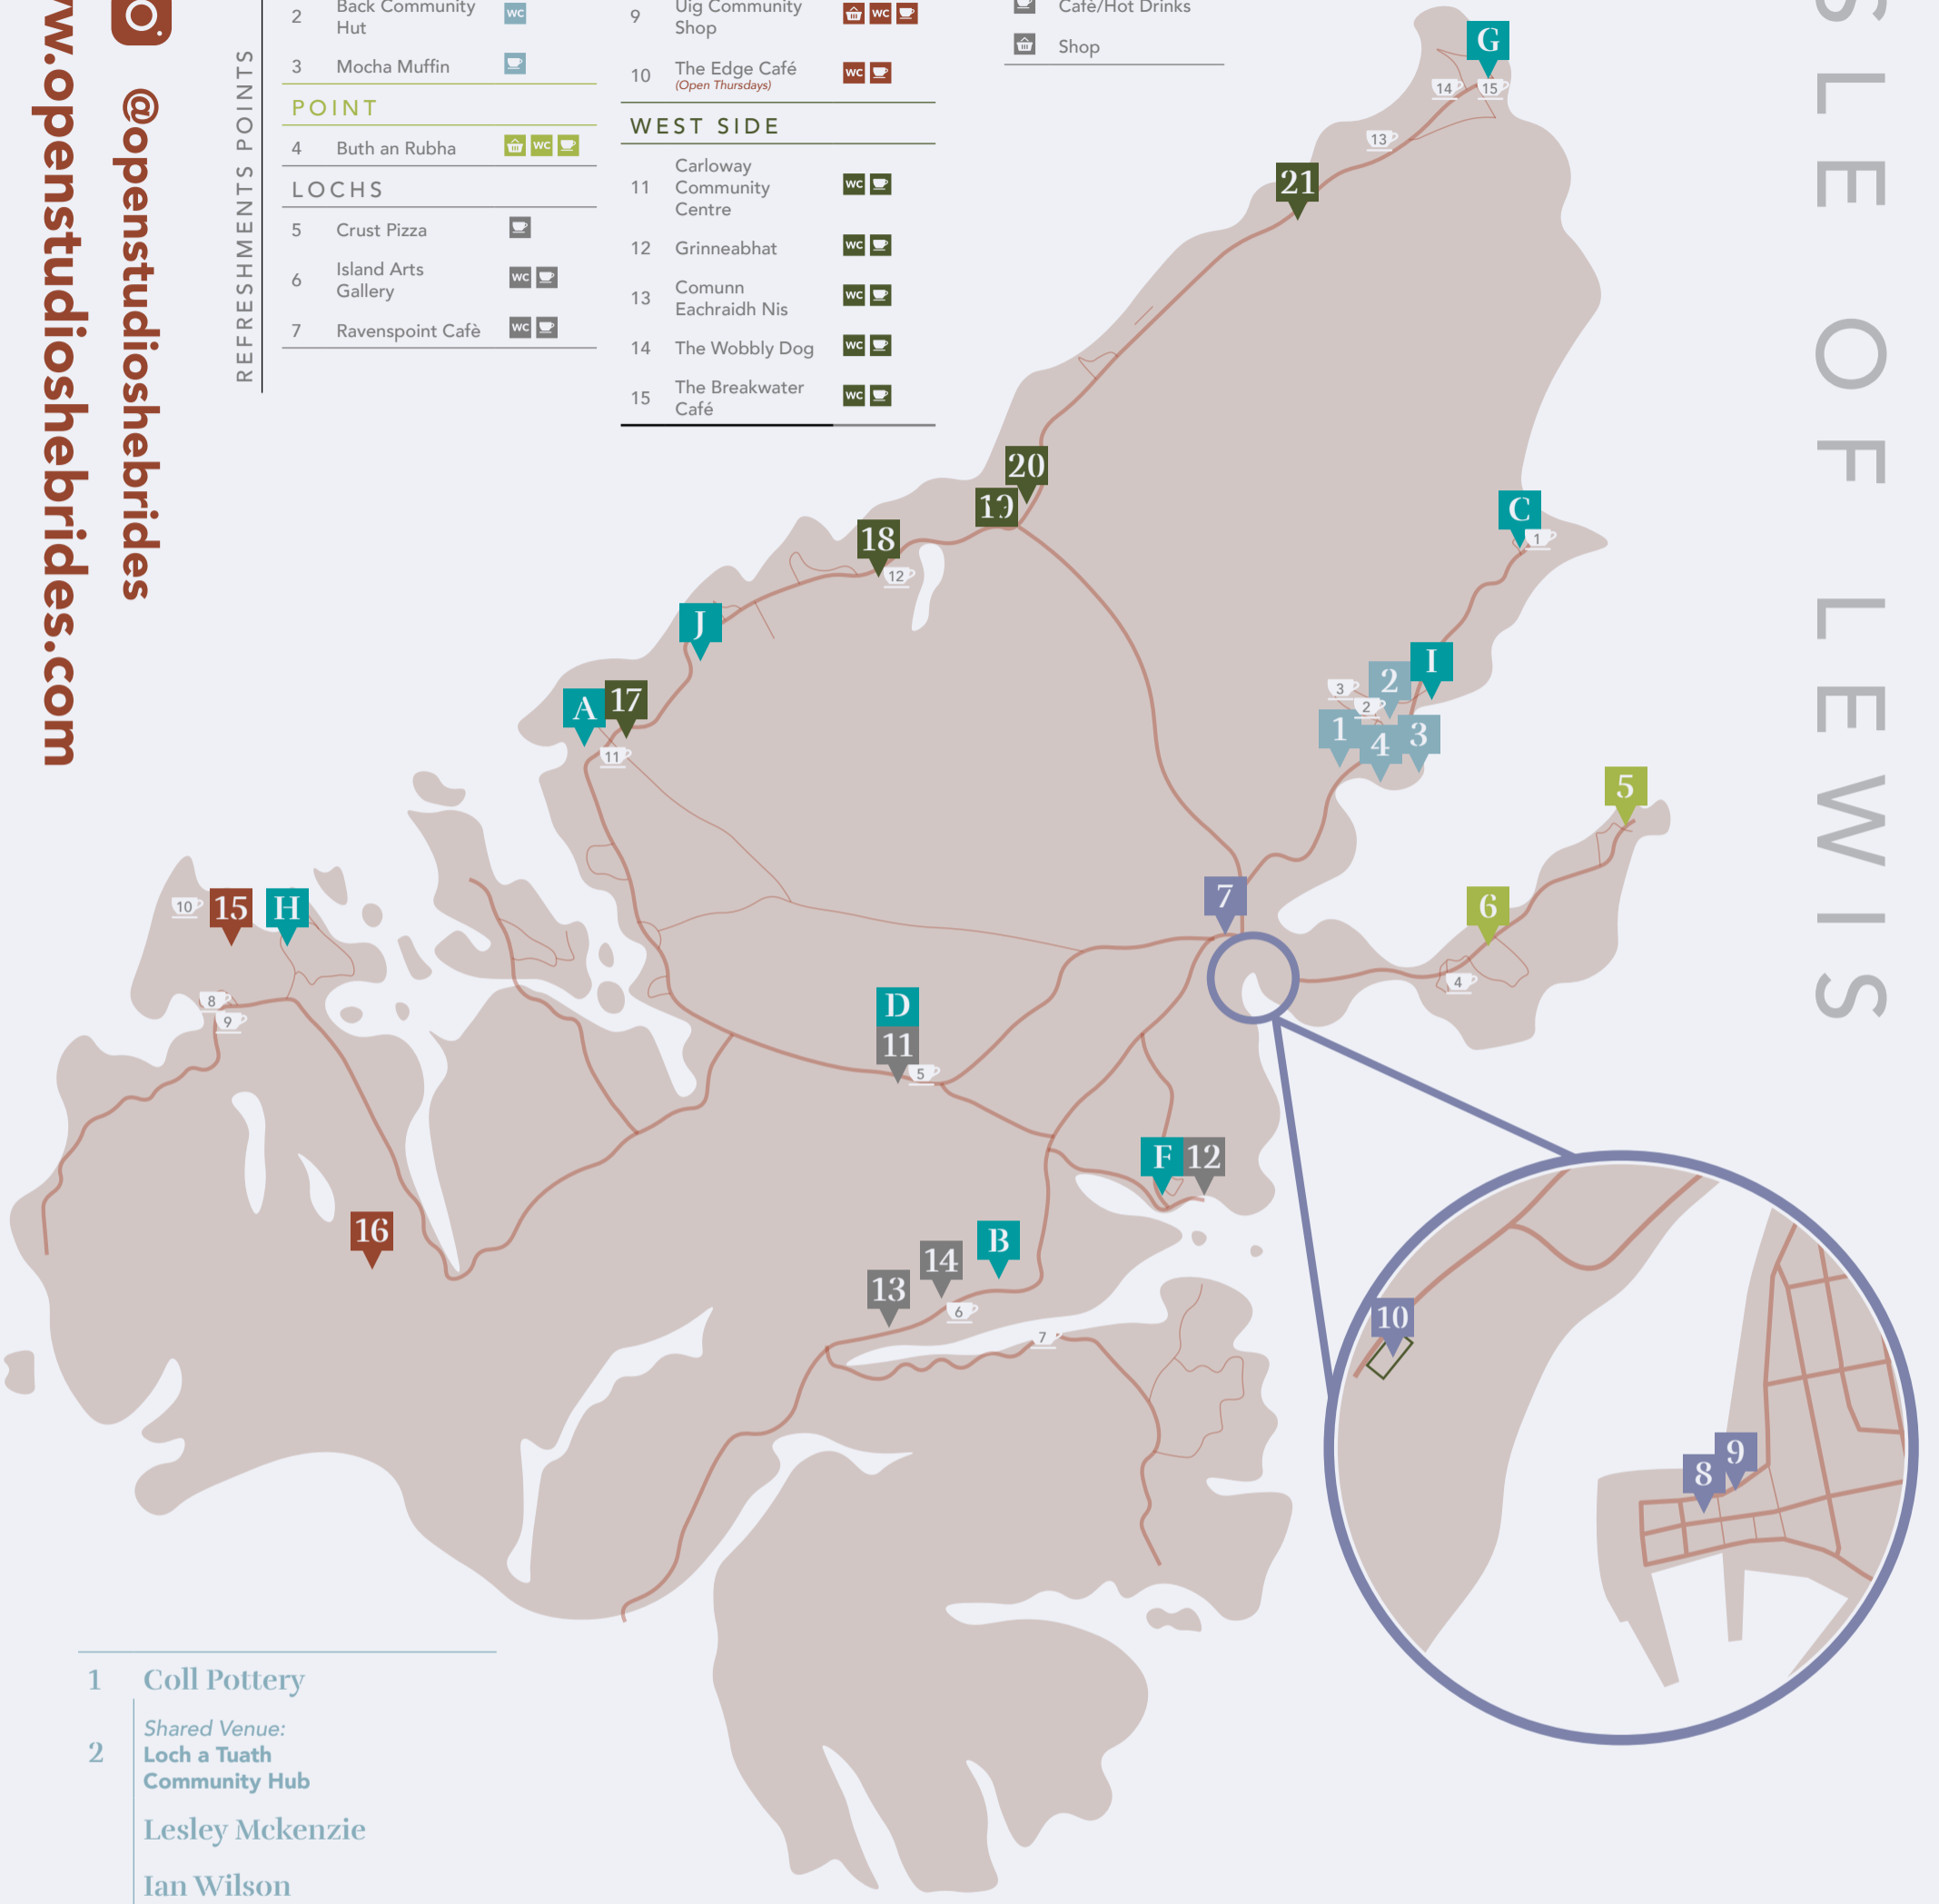

REFRESHMENTS POINTS

BROADBAY		
1	Buth Tolstadh	
2	Back Community Hut	
3	Mocha Muffin	
POINT		
4	Buth an Rubha	
LOCHS		
5	Crust Pizza	
6	Island Arts Gallery	
7	Ravenspoint Café	

UIG		
8	Uig Café	
9	Uig Community Shop	
10	The Edge Café (Open Thursdays)	
WEST SIDE		
11	Carloway Community Centre	
12	Grinneabhat	
13	Comunn Eachraidh Nis	
14	The Wobbly Dog	
15	The Breakwater Café	

KEY	
	TOILETS
	Café/Hot Drinks
	Shop

- 1 Coll Pottery
- 2 Shared Venue: Loch a Tuath Community Hub  
Lesley Mckenzie  
Ian Wilson  
Nikki Crabtree  
Terri Davies  
Lynne Maciver
- 3 Christine Morrison
- 4 Gill Thompson
- 5 Pickleberry Studio Craft
- 6 Margaret Maclean Artist
- 7 Donald Libby Sculpture & Art
- 8 LOOM Graphics
- 9 Ejay Design
- 10 Shared Venue: Museum nan Eilean  
Dragons are real  
Ed Lewis  
Dotty M Rennox

- 11 Danielle Macleod
- 12 Charly Hamlyn
- 13 Shared Venue: Kinloch Community Hub  
Emma Mckenzie  
Brownwyn Mckenzie  
Fiona Lane
- 14 Debbie Cullis
- 15 Nicola Stevenson
- 16 Rupachitta Robertson
- 16 Ashokashri

  
 27<sup>th</sup> - 29<sup>th</sup> July &  
 3<sup>rd</sup> - 5<sup>th</sup> August